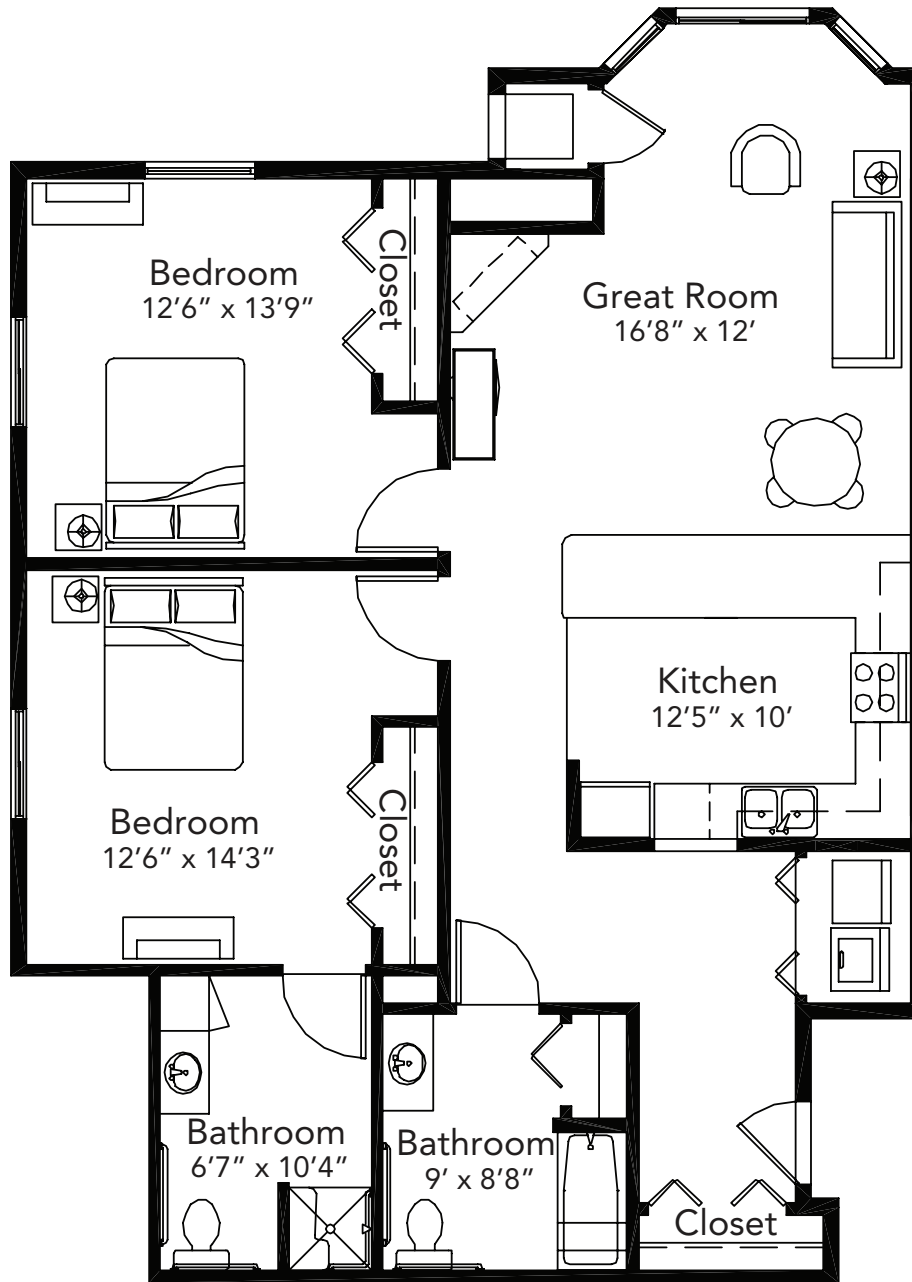

Unit G

Two Bedroom/Two Bathroom • 1,317 Square Feet • \$4,005/month

03/24

senior living on earley lake

14500 Regent Lane | Burnsville, MN | 55306
952-898-8722 | RegentBurnsville.org

a ministry of  CASSIA
AN AUGUSTANA | ELIM AFFILIATION
Serving all by following One | CassiaLife.org